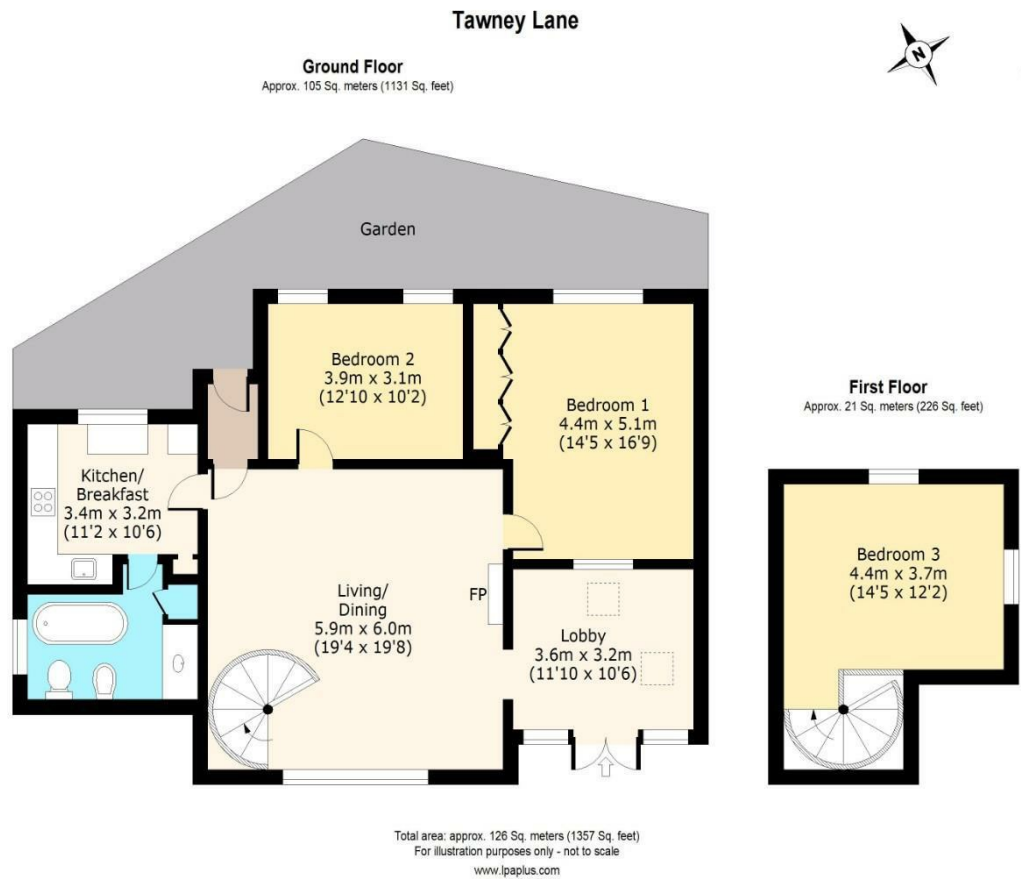

Tawney Lane, Romford, RM4

BUTLER & STAG

Spanning over 1300 sq ft and set over two floors the property comprises a large entrance hall, formal living/dining room, a separate kitchen, family bathroom, and two double bedrooms. A stunning spiral staircase takes you to the third bedroom which is a generous size.

## Freehold

- Detached Cottage
- Three Bedrooms/Large lounge/Dining Area
- Wooden Beams Throughout
- Log Burner/Two Parking Bay
- Peacefully Situated
- Chain Free

IMPORTANT NOTICE - These particulars have been prepared in good faith and they are not intended to constitute part of an offer or contract. We have not performed a structural survey on this property and the services, appliances and specific fittings have not been tested. All photographs, measurements, floor plans and distances referred to are given as a guide and should not be relied upon.